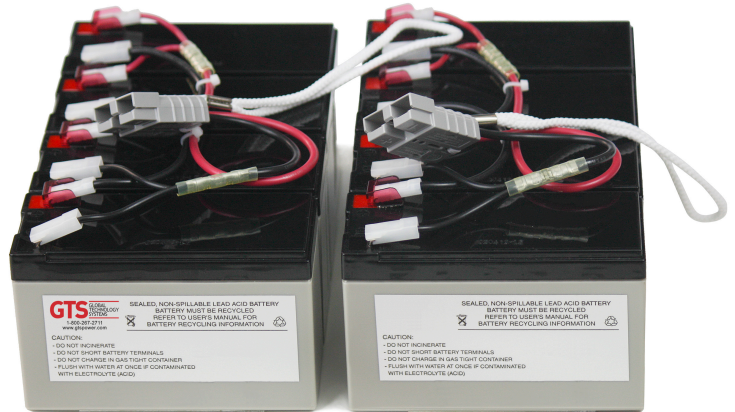

Features

- Significantly lower cost alternative to OEM models
- 100% compatible with OEM model...guaranteed to meet or exceed OEM specs
- Fully assembled with new cables, connectors & components included
- Sealed lead-acid, maintenance-free, leak-proof
- User replaceable and customer friendly installation
- Best-in-class warranty...24 months compared to the 12 month industry standard
- TAA Compliant (Assembled in USA)
- For APC UPS models: SU2200R3BX120, SU2200R3IBX120, SU2200R3X106, SU2200R3X147, SU2200R3X167, SU2200R3X152, SU2200RMI3U, SU2200RM3U, SU2200RMUS, SU3000R3BX120, SU3000R3IBX120, SU3000R3X145, SU3000RM3U, SU3000RMI3U, SU3000RMT3U, SU3000RMTX136, SU3000RMUS, (2)SU5000I, (2)SU5000R5IBX120, (2)SU5000R5T-TF3, (2)SU5000R5TBX120, (2)SU5000R5TBXFMR, (2)SU5000R5XLT-TF3, (2)SU5000R5XLTFMR, (2)SU5000RMI5U, (2)SU5000RMT5U, (2)SU5000RMT5UXFMR, (2)SU5000RMXLI5U, (2)SU5000RMXLT5U, (2)SU5000T, (2)SU5000TFMR

Battery Replacement for OEM P/N RBC12

Cell Specifications

Chemistry:	Lead Acid
Voltage:	12V 7.2Ah (8)
Capacity:	691.2 Wh
Cell Manufacturer	SigmatTek

Battery Dimensions

Length:	3.8 in.
Width:	10 in.
Height:	6 in.
Weight:	44 lbs.